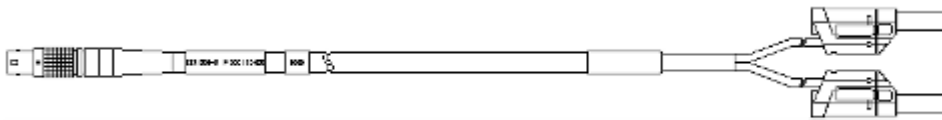

Power Supply Cable, Lemo 1B FGJ - Safety Banana (2mc-2mc), 2 m	2.00 m 6.56 ft	CBP1205-2	F-00K-110-023
---	-------------------	-----------	---------------

Optional Accessories for ES600

### 1 - Power Supply

Power Supply Cable, Lemo 1B FGJ - Banana (2mc-2mc), 2 m	2.00 m 6.56 ft	CBP120-2	F-00K-102-584
--	-------------------	----------	---------------

Power Supply Cable, Lemo 1B FGJ - Safety Banana (2mc-2mc), 2 m	2.00 m 6.56 ft	CBP1205-2	F-00K-110-023
---	-------------------	-----------	---------------

### 2 - Gigabit Ethernet Connection with PC

1 GBit/s Ethernet PC Connection Cable , Lemo 1B FGM - RJ45 (10fc-8mc), 3 m	3.00 m 9.84 ft	CBE250.1-3	F-00K-109-469
---	-------------------	------------	---------------

1-Gbit/s Ethernet PC Connection Cable, Lemo 1B FGM - RJ45 (10fc-8mc), 5 m	5.00 m 16.40 ft	CBE250.1-5	F-00K-109-470
--	--------------------	------------	---------------

1 GBit/s Ethernet PC Connection Cable, Lemo 1B FGM - RJ45 (10fc-8mc), 8 m	8.00 m 26.25 ft	CBE250.1-8	F-00K-109-471
--	--------------------	------------	---------------