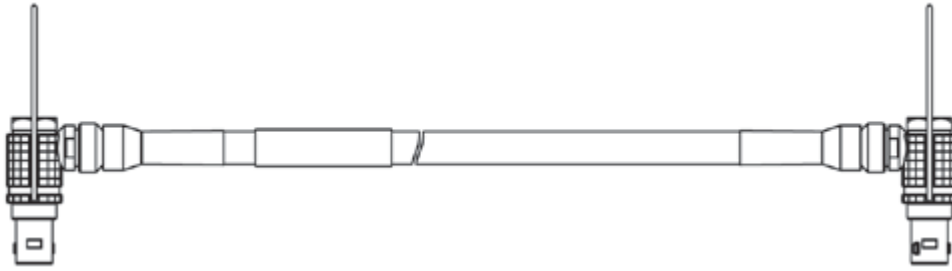

### 4 - Fast Ethernet Connection and Power Supply with ES523, ES59x, ES600, or ES6xx Modules

Power Supply to ES6xx Measurement Modules are provided by ES600 Network Module.

---

Ethernet Connection and Power Supply Cable, Lemo 1B FGF - Lemo 1B FGD (8mc- 8mc), 0m45	0.45 m 1.48 ft	CBE130-0m45	F-00K-102-748
--	-------------------	-------------	---------------

---

Ethernet Connection and Power Supply Cable, Lemo 1B FGF - Lemo 1B FGD (8mc- 8mc), 3 m	3.00 m 9.84 ft	CBE130-3	F-00K-102-587
---	-------------------	----------	---------------

---

Ethernet Connection and Power Supply Cable with Angular Connectors, Lemo 1B FMF - Lemo 1B FMD (8mc-8mc), 0m45	0.45 m 1.48 ft	CBE140-0m45	F-00K-104-153
---	-------------------	-------------	---------------