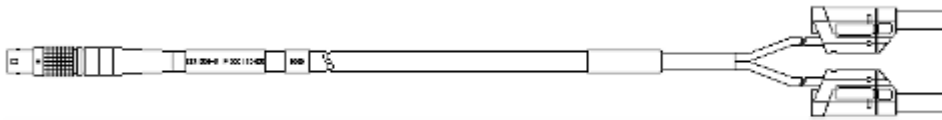

Power Supply Cable, Lemo 1B FGJ - Safety Banana (2mc-2mc), 2 m	2.00 m 6.56 ft	CBP1205-2	F-00K-110-023
---	-------------------	-----------	---------------

Optional Accessories for ES600

### 1 - Power Supply

Power Supply Cable, Lemo 1B FGJ - Banana (2mc-2mc), 2 m	2.00 m 6.56 ft	CBP120-2	F-00K-102-584
--	-------------------	----------	---------------

Power Supply Cable, Lemo 1B FGJ - Safety Banana (2mc-2mc), 2 m	2.00 m 6.56 ft	CBP1205-2	F-00K-110-023
---	-------------------	-----------	---------------

### 2 - Gigabit Ethernet Connection with PC

1 GBit/s Ethernet PC Connection Cable , Lemo 1B FGM - RJ45 (10fc-8mc), 3 m	3.00 m 9.84 ft	CBE250.1-3	F-00K-109-469
---	-------------------	------------	---------------