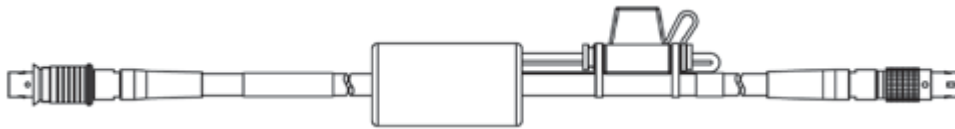

8 – Fast Ethernet connection and power supply for ES4xx, ES630 and ES93x modules

With the CBE400 cable power supply to the modules are provided by ES600 Network Module.

With the CBEP cables power supply to the modules are provided by an external power supply.

Ethernet PC Connection Cable, Lemo 1B FGF - Lemo 1B FGL (8mc-8fc), 3 m
3.00 m
9.84 ft   CBE400.2-3   F-00K-104-920

Ethernet Connection and Power Supply Cable, Lemo 1B FGF - Lemo 1B FGL - Banana (8mc-8fc+2mc), 3 m
3.00 m
9.84 ft   CBEP420.1-3   F-00K-105-292