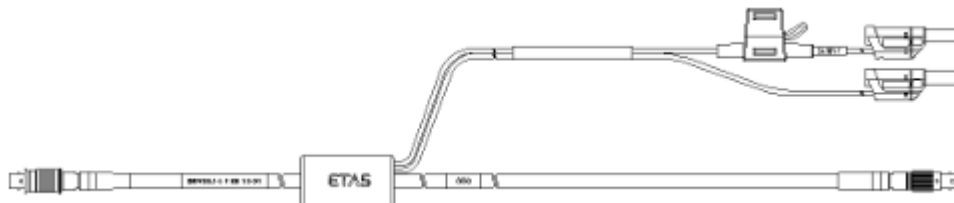

Ethernet Connection and Power Supply Cable, Lemo 1B FGF - Lemo 1B FGL - Banana (8mc-8fc+2mc), 3 m
3.00 m
9.84 ft   CBEP425.1-3   F-00K-105-972

Ethernet Connection and Power Supply Cable, Lemo 1B FGF - Lemo 1B FGL - Safety Banana (8mc-8fc+2mc), 3 m
3.00 m
9.84 ft   CBEP4255.1-3   F-00K-110-029