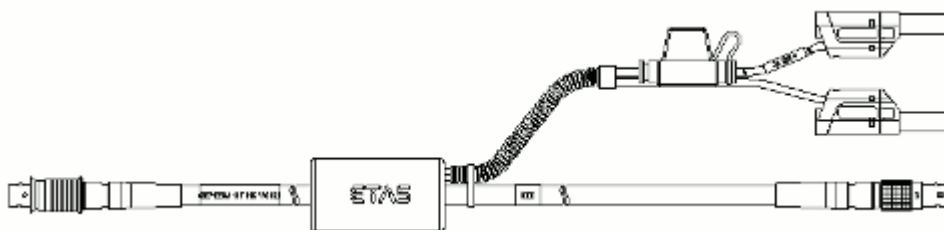

9 – Gigabit Ethernet Connection with ES89x modules

1 GBit/s Ethernet Connection and Power
Supply Cable, Lemo 1B FGM - Lemo 1B FGH
(10fc-10mc), 3 m

3.00 m
9.84 ft

CBE260.1-3

F-00K-109-446