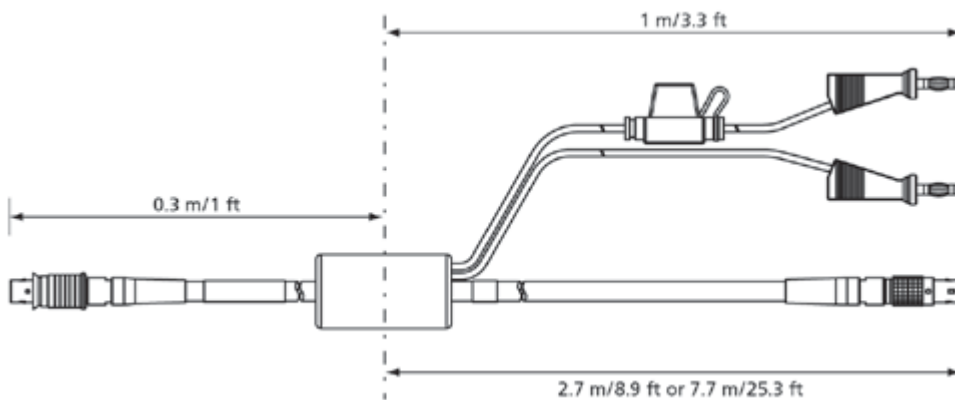

Ethernet PC Connection Cable, Lemo 1B FGF - Lemo 1B FGL (8mc-8fc), 3 m  
 3.00 m  
 9.84 ft    CBE400.2-3    F-00K-104-920

Ethernet Connection and Power Supply Cable, Lemo 1B FGF - Lemo 1B FGL - Banana (8mc-8fc+2mc), 3 m  
 3.00 m  
 9.84 ft    CBEP420.1-3    F-00K-105-292