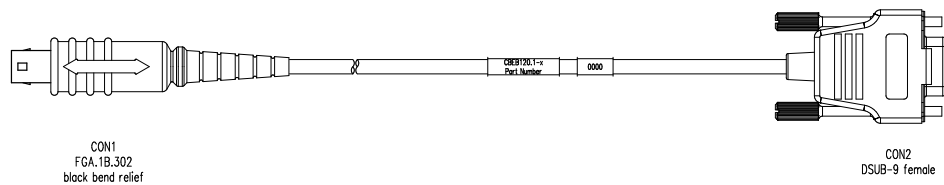

ETAS CBEB120.1

100 Mbit/s BroadR Reach Connection
Cable for CBEB105, Lemo 1B FGA -
DSUB (2mc-9fc)

 Data Sheet

Copyright

The data in this document may not be altered or amended without special notification from ETAS GmbH. ETAS GmbH undertakes no further obligation in relation to this document. The software described in it can only be used if the customer is in possession of a general license agreement or single license. Using and copying is only allowed in concurrence with the specifications stipulated in the contract.

2 Installation

Figure 2 Installation

3 Technical Data

3.1 Mechanical Dimensions

Figure 3 Mechanical Dimensions

Short Name	Length "A"
CBEB120.1-3	300cm
CBEB120.1-5	500cm

3.2 Connectors

Figure 4 Connector Description