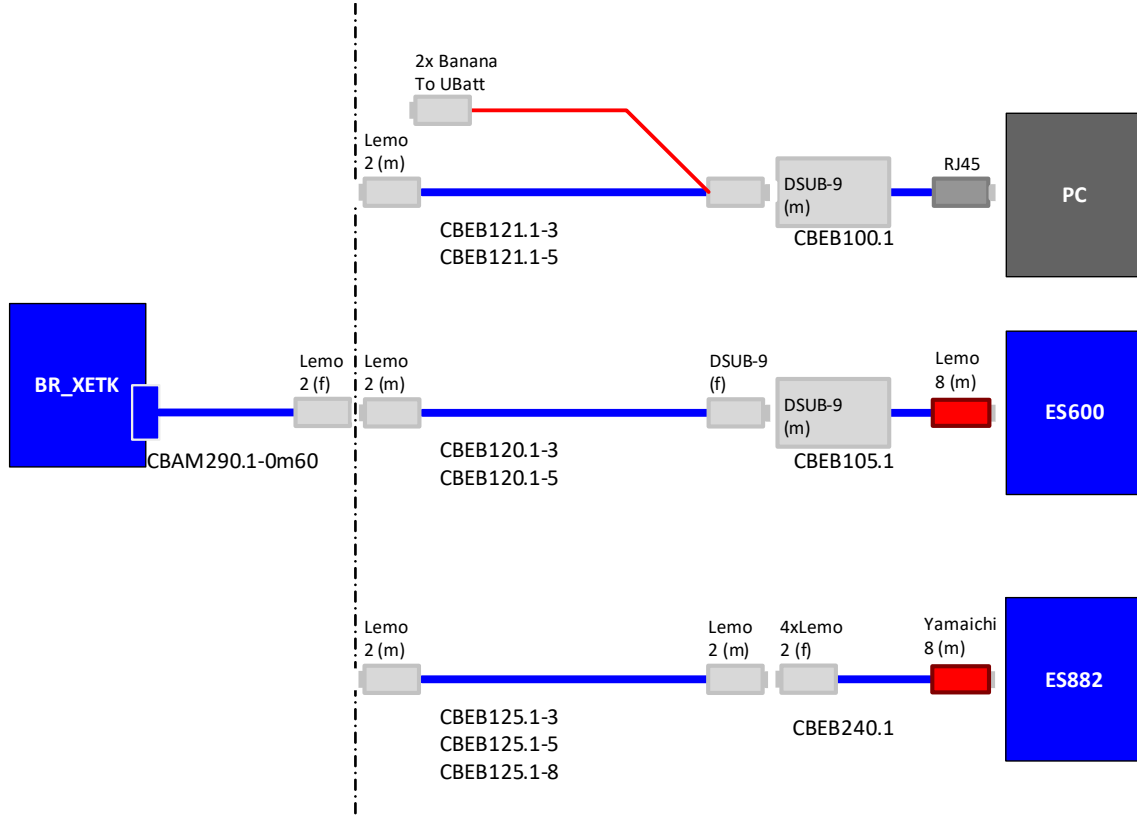

ETAS CBEB120.1

100 Mbit/s BroadR Reach Connection
Cable for CBEB105, Lemo 1B FGA -
DSUB (2mc-9fc)

 Data Sheet

Copyright

The data in this document may not be altered or amended without special notification from ETAS GmbH. ETAS GmbH undertakes no further obligation in relation to this document. The software described in it can only be used if the customer is in possession of a general license agreement or single license. Using and copying is only allowed in concurrence with the specifications stipulated in the contract.

1 Introduction

CBEB120.1 is a 100Mbit/S automotive Ethernet cable to connect a CBEB105.1 Mediaconverter with a BR_XETK cable adapter (e.g. CBAM290.1).

Figure 1 View

NOTE

Minimum bending radius for the cable is 16mm.

2 Installation

Figure 2 Installation

3 Technical Data

3.1 Mechanical Dimensions

Figure 3 Mechanical Dimensions

Short Name	Length "A"
CBEB120.1-3	300cm
CBEB120.1-5	500cm

3.2 Connectors

Figure 4 Connector Description

Connector	Target
CON1	BR_XETK Cable-Adapter
CON2	CBEB105 Mediaconverter

3.3 Temperature Range

Condition	Temperature
Operating Temperature	-40°C - +105°C

3.4 Tightness

Condition	IP Code
CON1 (plugged)	IP65