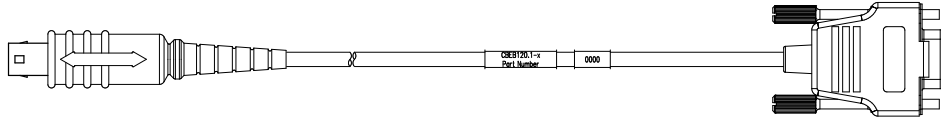

© Copyright 2023 ETAS GmbH, Stuttgart

The names and designations used in this document are trademarks or brands belonging to the respective owners.

ETAS CBEB120.1 Data Sheet R04 EN – 11.2023

Contents

1	Introduction	4
2	Installation.....	5
3	Technical Data.....	6
3.1	Mechanical Dimensions	6
3.2	Connectors	6
3.3	Temperature Range.....	6
3.4	Tightness.....	6
4	Ordering Information	7
5	Contact Information	8

1 Introduction

CBEB120.1 is a 100Mbit/S automotive Ethernet cable to connect a CBEB105.1 Mediaconverter with a BR_XETK cable adapter (e.g. CBAM290.1).

Figure 1 View

NOTE

Minimum bending radius for the cable is 16mm.

2 Installation

Figure 2 Installation

3 Technical Data

3.1 Mechanical Dimensions

Figure 3 Mechanical Dimensions

Short Name	Length "A"
CBEB120.1-3	300cm
CBEB120.1-5	500cm

3.2 Connectors

Figure 4 Connector Description