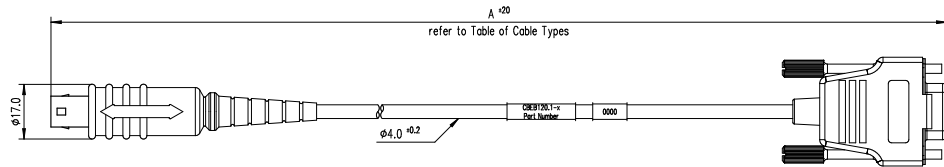

2 Installation

Figure 2 Installation

3 Technical Data

3.1 Mechanical Dimensions

Figure 3 Mechanical Dimensions

Short Name	Length "A"
CBEB120.1-3	300cm
CBEB120.1-5	500cm

3.2 Connectors

Figure 4 Connector Description

Connector	Target
CON1	BR_XETK Cable-Adapter
CON2	CBEB105 Mediaconverter

3.3 Temperature Range

Condition	Temperature
Operating Temperature	-40°C - +105°C

3.4 Tightness

Condition	IP Code
CON1 (plugged)	IP65