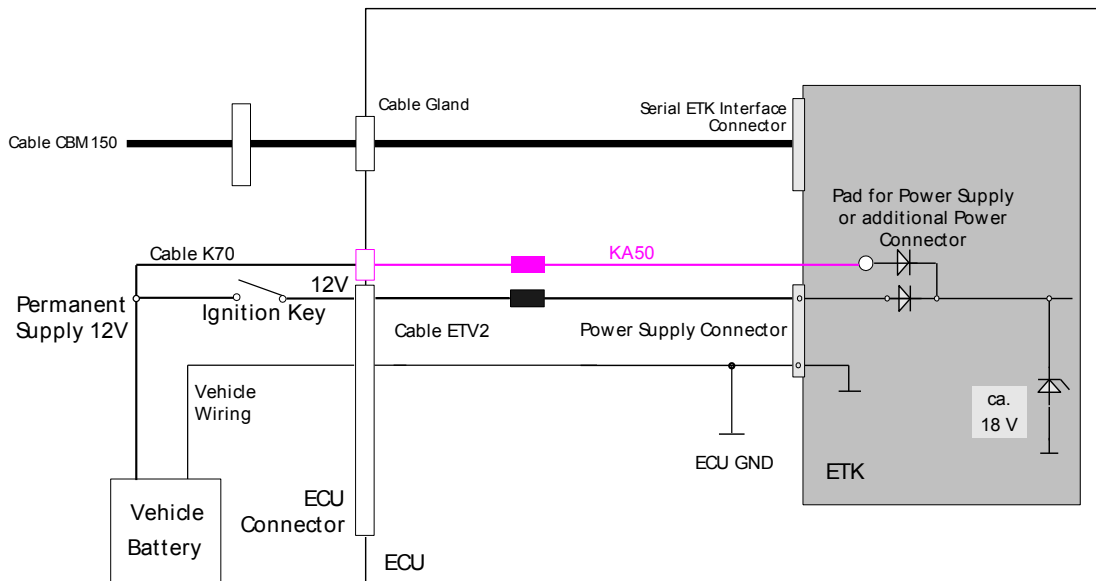

Figures

Figure 1: KA50 View5
Figure 2: Installation6
Figure 3: Mechanical Dimensions7

1 Introduction

External power supply cable for ETKs. Used for ETKs without permanent power inside the ECU. Counterpart is the K70 Cable.

1.1 View

Figure 1: KA50 View

Note:

For using the cable with an ETK with solder pad for the additional UBat Input, cut the Power Connector and solder the wire direct to the solder pad.

1.2 Installation

Permanent Power Supply inside ECU not available.

Figure 2: Installation

Note:

It is recommended for safety reasons to connect the external permanent voltage and the switched voltage inside the ECU !

2 Technical Data

2.1 Mechanical Dimensions

All dimensions in mm.