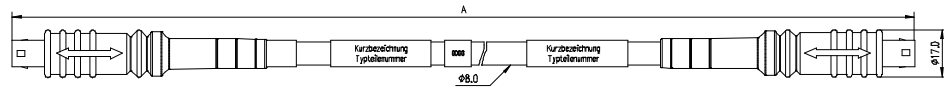

1 Introduction

CBAE260 is a Gigabit Ethernet Cable to connect an ES device with an FETK or another ES device. The cable supports power propagation.

Figure 1 View

2 Technical Data

2.1 Mechanical Dimensions

Figure 2 Mechanical Dimensions

Short Name	Length "A"
CBE260.1-3	300cm
CBE260.1-5	500cm
CBE260.1-8	800cm

2.2 Connectors

Figure 3 Connector Description

Connector	Color	Target
CON1	Pastel Lilac	ES8xx Downlink
CON2	Blue Lilac	ES8xx Uplink, FETK