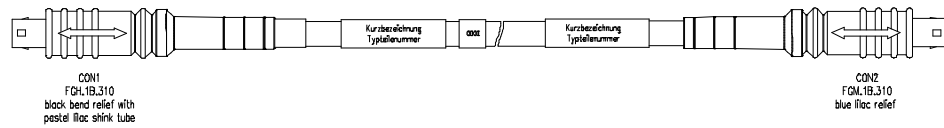

CBE260.1

Gbit Ethernet Connection Cable for FETK with
Power Propagation, Lemo 1B FGM - Lemo 1B
FGH (10fc-10mc), 3 m – 5m, -8m

Data Sheet

Copyright

The data in this document may not be altered or amended without special notification from ETAS GmbH. ETAS GmbH undertakes no further obligation in relation to this document. The software described in it can only be used if the customer is in possession of a general license agreement or single license. Using and copying is only allowed in concurrence with the specifications stipulated in the contract.

1 Introduction

CBAE260 is a Gigabit Ethernet Cable to connect an ES device with an FETK or another ES device. The cable supports power propagation.

Figure 1 View

2 Technical Data

2.1 Mechanical Dimensions

Figure 2 Mechanical Dimensions

Short Name	Length "A"
CBE260.1-3	300cm
CBE260.1-5	500cm
CBE260.1-8	800cm

2.2 Connectors

Figure 3 Connector Description

Connector	Color	Target
CON1	Pastel Lilac	ES8xx Downlink
CON2	Blue Lilac	ES8xx Uplink, FETK